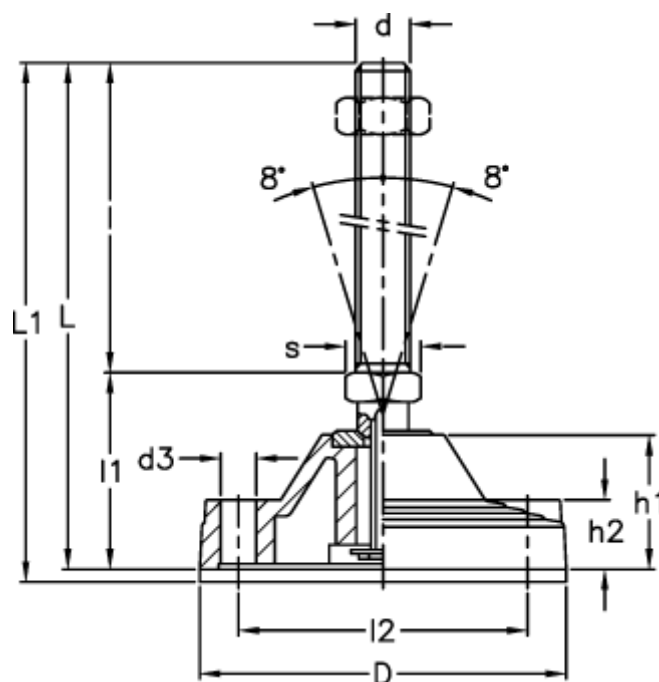

Article number: 2310316935

Description: E+G Levelling element w/no-slip disc
LV.F-125-ACV-AS-M24x186

Measures

d = M24	L1	= 260
D = 125	l2	= 95
d3 = 12.5	Max load (N)	= 40000
h1 = 45	s	= 24
h2 = 23		
l = 186		
L = 250		
l1 = 64		